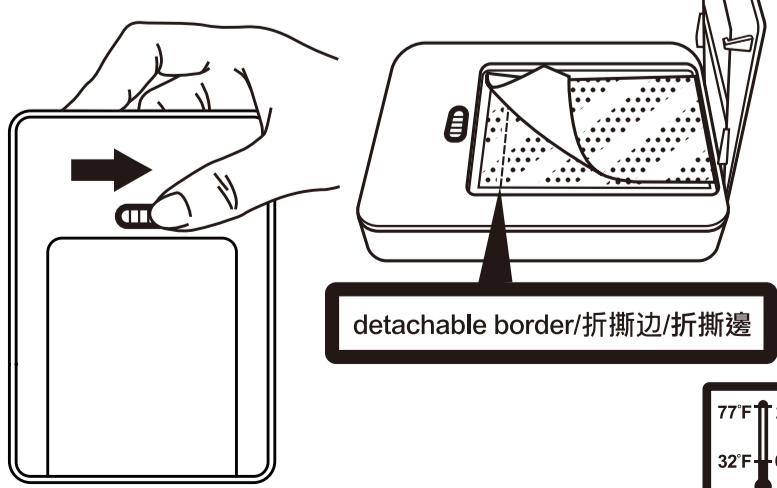

**Ribbon Cartridge Installation / 色带安装说明 / 色带安装说明**

**Button/按钮/按钮**

Warning/高温勿触/高温勿触

**Anchor/卡榫**

**Photo Paper Installation / 相纸安装说明 / 相纸安装说明**

Please touch paper's margin only  
 拿取纸张时, 请手握纸张的边缘  
 拿取纸张时, 请手握纸张的边缘

Make sure load paper with glossy side facing down,  
 detachable border toward paper door button  
 放置相纸时光滑面需朝下、折撕边需朝纸门按钮  
 放置相纸时光滑面需朝下、折撕边需朝纸门按钮

**detachable border/折撕边/折撕边**

P/N:64.P3000.001

**Transparent Film & Sticker Installation / 相纸安装说明 / 相纸安装说明**

Please touch paper's margin only  
 拿取纸张时, 请手握纸张的边缘  
 拿取纸张时, 请手握纸张的边缘

Make sure load paper with glossy side facing down,  
 detachable border toward paper door button  
 放置相纸时光滑面需朝下、折撕边需朝纸门按钮  
 放置相纸时光滑面需朝下、折撕边需朝纸门按钮