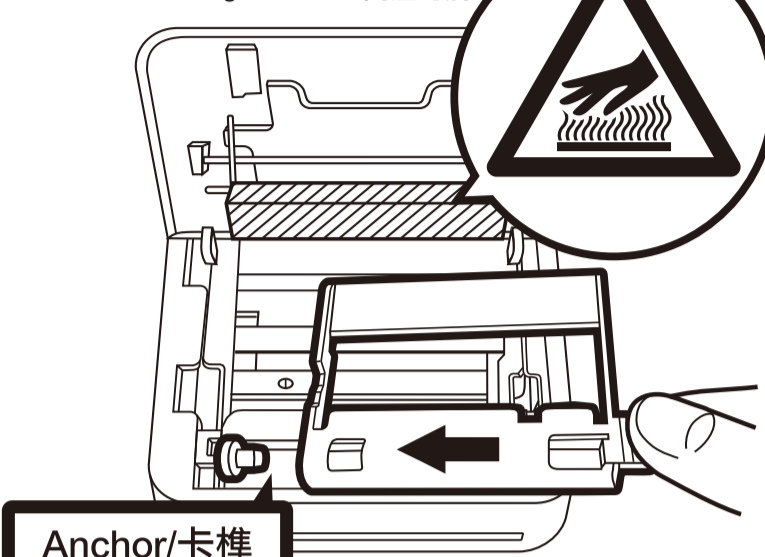

**Ribbon Cartridge Installation / 色带安装说明 / 色带安装说明**

**Button/按钮/按钮**

Warning/高温勿触/高温勿触

**Anchor/卡榫**

**Photo Paper Installation / 相纸安装说明 / 相纸安装说明**

Please touch paper's margin only  
 拿取纸张时, 请手握纸张的边缘  
 拿取纸张时, 请手握纸张的边缘

Make sure load paper with glossy side facing down,  
 detachable border toward paper door button  
 放置相纸时光滑面需朝下、折撕边需朝纸门按钮  
 放置相纸时光滑面需朝下、折撕边需朝纸门按钮

**detachable border/折撕边/折撕边**

P/N:64.P3000.001

**Transparent Film & Sticker Installation / 相纸安装说明 / 相纸安装说明**

Please touch paper's margin only  
 拿取纸张时, 请手握纸张的边缘  
 拿取纸张时, 请手握纸张的边缘

Make sure load paper with glossy side facing down,  
 detachable border toward paper door button  
 放置相纸时光滑面需朝下、折撕边需朝纸门按钮  
 放置相纸时光滑面需朝下、折撕边需朝纸门按钮