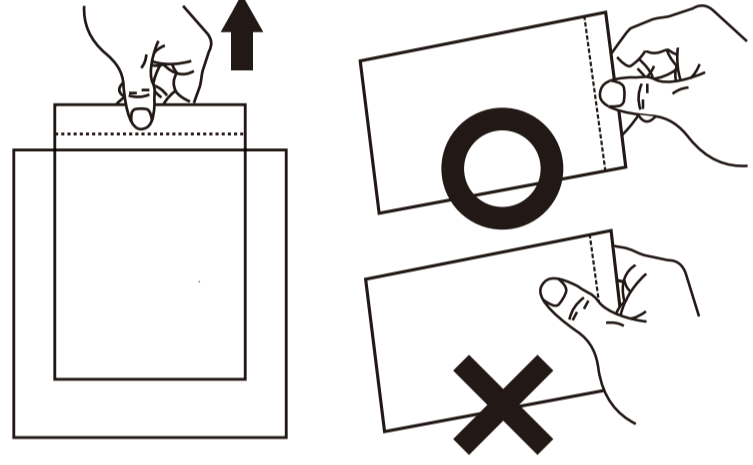

**Ribbon Cartridge Installation / 色带安装说明 / 色带安装说明**

**Button/按钮/按钮**

Warning/高温勿触/高温勿触

**Anchor/卡榫**

**Photo Paper Installation / 相纸安装说明 / 相纸安装说明**

Please touch paper's margin only  
 拿取纸张时, 请手握纸张的边缘  
 拿取纸张时, 请手握纸张的边缘

Make sure load paper with glossy side facing down,  
 detachable border toward paper door button  
 放置相纸时光滑面需朝下、折撕边需朝纸门按钮  
 放置相纸时光滑面需朝下、折撕边需朝纸门按钮

**detachable border/折撕边/折撕边**

P/N:64.P3000.001

**Transparent Film & Sticker Installation / 相纸安装说明 / 相纸安装说明**

Please touch paper's margin only  
 拿取纸张时, 请手握纸张的边缘  
 拿取纸张时, 请手握纸张的边缘

Make sure load paper with glossy side facing down,  
 detachable border toward paper door button  
 放置相纸时光滑面需朝下、折撕边需朝纸门按钮  
 放置相纸时光滑面需朝下、折撕边需朝纸门按钮

**detachable border/折撕边/折撕边**

P/N:64.P3000.001