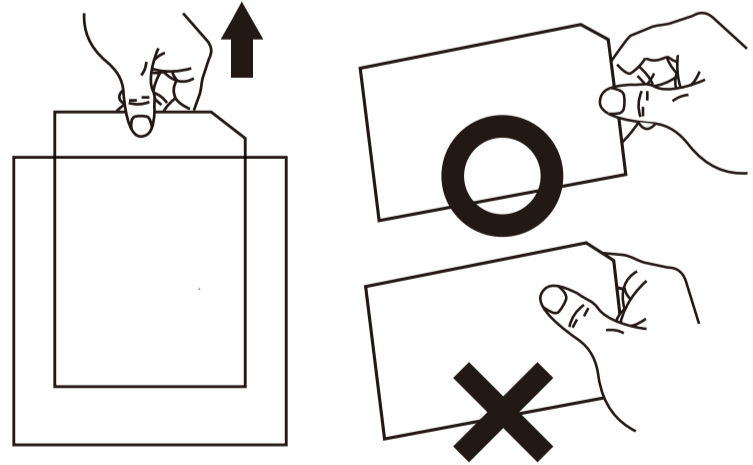

**Ribbon Cartridge Installation / 色带安装说明 / 色带安装说明**

**Button/按钮/按钮**

Warning/高温勿触/高温勿触

**Anchor/卡榫**

**Photo Paper Installation / 相纸安装说明 / 相纸安装说明**

Please touch paper's margin only  
 拿取纸张时, 请手握纸张的边缘  
 拿取纸张时, 请手握纸张的边缘

Make sure load paper with glossy side facing down,  
 detachable border toward paper door button  
 放置相纸时光滑面需朝下、折撕边需朝纸门按钮  
 放置相纸时光滑面需朝下、折撕边需朝纸门按钮

**detachable border/折撕边/折撕边**

P/N:64.P3000.001

**Transparent Film & Sticker Installation / 相纸安装说明 / 相纸安装说明**

Please touch paper's margin only  
 拿取纸张时, 请手握纸张的边缘  
 拿取纸张时, 请手握纸张的边缘

Make sure load paper with glossy side facing down,  
 detachable border toward paper door button  
 放置相纸时光滑面需朝下、折撕边需朝纸门按钮  
 放置相纸时光滑面需朝下、折撕边需朝纸门按钮