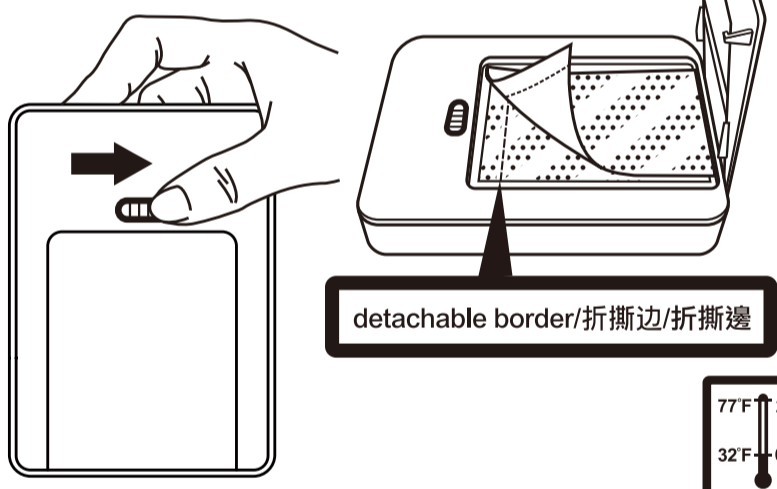

**Ribbon Cartridge Installation / 色带安装说明 / 色带安装说明**

**Button/按钮/按钮**

Warning/高温勿触/高温勿触

**Anchor/卡榫**

**Photo Paper Installation / 相纸安装说明 / 相纸安装说明**

Please touch paper's margin only  
 拿取纸张时, 请手握纸张的边缘  
 拿取纸张时, 请手握纸张的边缘

Make sure load paper with glossy side facing down,  
 detachable border toward paper door button  
 放置相纸时光滑面需朝下、折撕边需朝纸门按钮  
 放置相纸时光滑面需朝下、折撕边需朝纸门按钮

**detachable border/折撕边/折撕边**

P/N:64.P3000.001

**Transparent Film & Sticker Installation / 相纸安装说明 / 相纸安装说明**

Please touch paper's margin only  
 拿取纸张时, 请手握纸张的边缘  
 拿取纸张时, 请手握纸张的边缘

Make sure load paper with glossy side facing down,  
 detachable border toward paper door button  
 放置相纸时光滑面需朝下、折撕边需朝纸门按钮  
 放置相纸时光滑面需朝下、折撕边需朝纸门按钮

**detachable border/折撕边/折撕边**

P/N:64.P3000.001