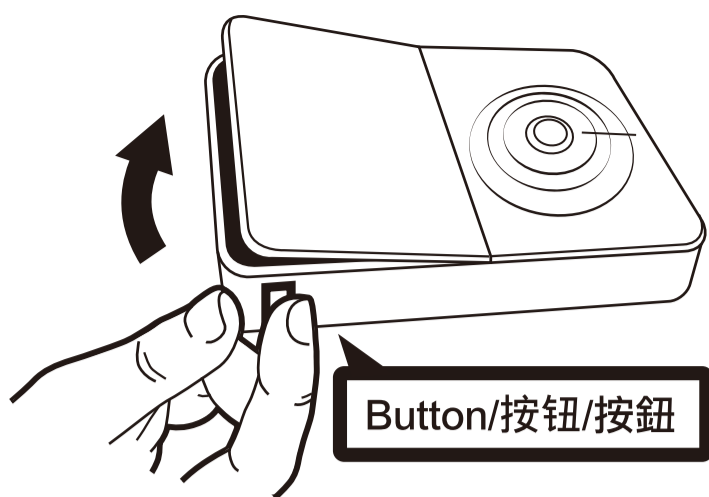

**Ribbon Cartridge Installation / 色带安装说明 / 色带安装说明**

**Button/按钮/按钮**

Warning/高温勿触/高温勿触

**Anchor/卡榫**

**Photo Paper Installation / 相纸安装说明 / 相纸安装说明**

Please touch paper's margin only  
 拿取纸张时, 请手握纸张的边缘  
 拿取纸张时, 请手握纸张的边缘

Make sure load paper with glossy side facing down,  
 detachable border toward paper door button  
 放置相纸时光滑面需朝下、折撕边需朝纸门按钮  
 放置相纸时光滑面需朝下、折撕边需朝纸门按钮

**detachable border/折撕边/折撕边**

P/N:64.P3000.001

**Transparent Film & Sticker Installation / 相纸安装说明 / 相纸安装说明**

Please touch paper's margin only  
 拿取纸张时, 请手握纸张的边缘  
 拿取纸张时, 请手握纸张的边缘

Make sure load paper with glossy side facing down,  
 detachable border toward paper door button  
 放置相纸时光滑面需朝下、折撕边需朝纸门按钮  
 放置相纸时光滑面需朝下、折撕边需朝纸门按钮