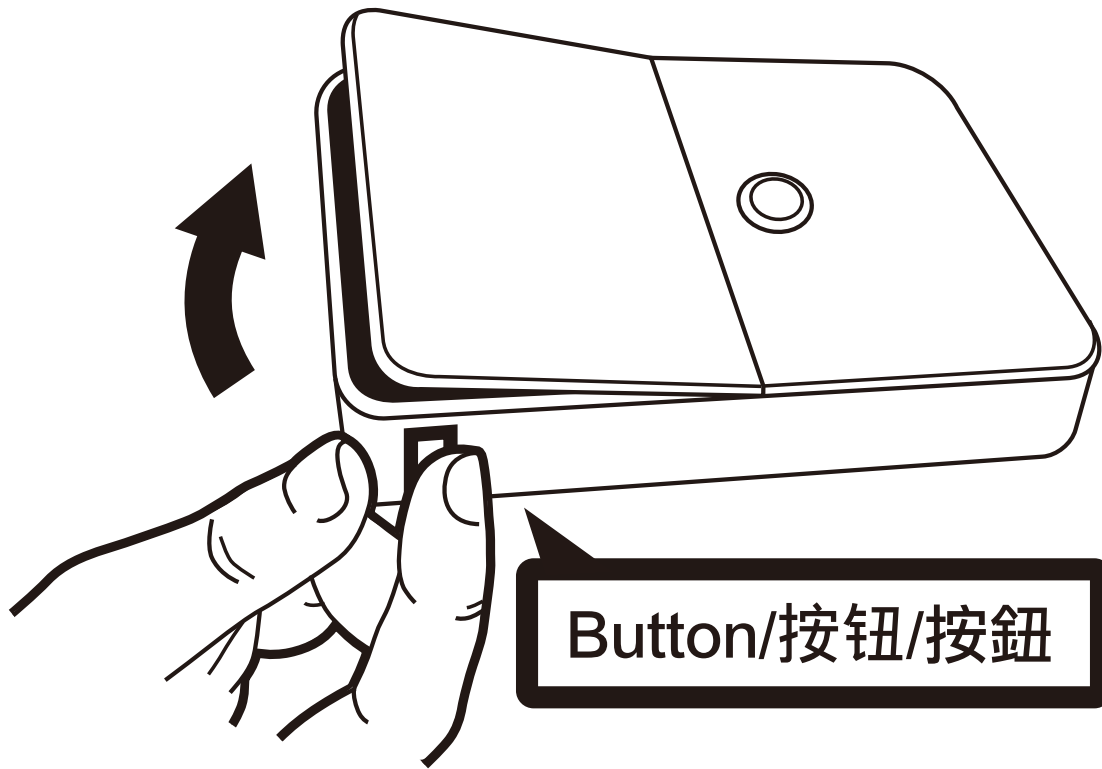

Ribbon Cartridge Installation / 色带安装说明 / 色帶安裝說明

Button/按钮/按鈕

Warning/高温勿触/高溫勿觸

Anchor/卡榫

Photo Paper Installation / 相纸安装说明 / 相紙安裝說明

Please touch paper's margin only
 拿取纸张时, 请手握纸张的边缘
 拿取紙張時, 請手握紙張的邊緣

Make sure load paper with glossy side facing down, detachable border toward paper door button
 放置相纸时光滑面需朝下、折撕边需朝纸门按钮
 放置相紙時光滑面需朝下、折撕邊需朝紙門按鈕

detachable border/折撕边/折撕邊