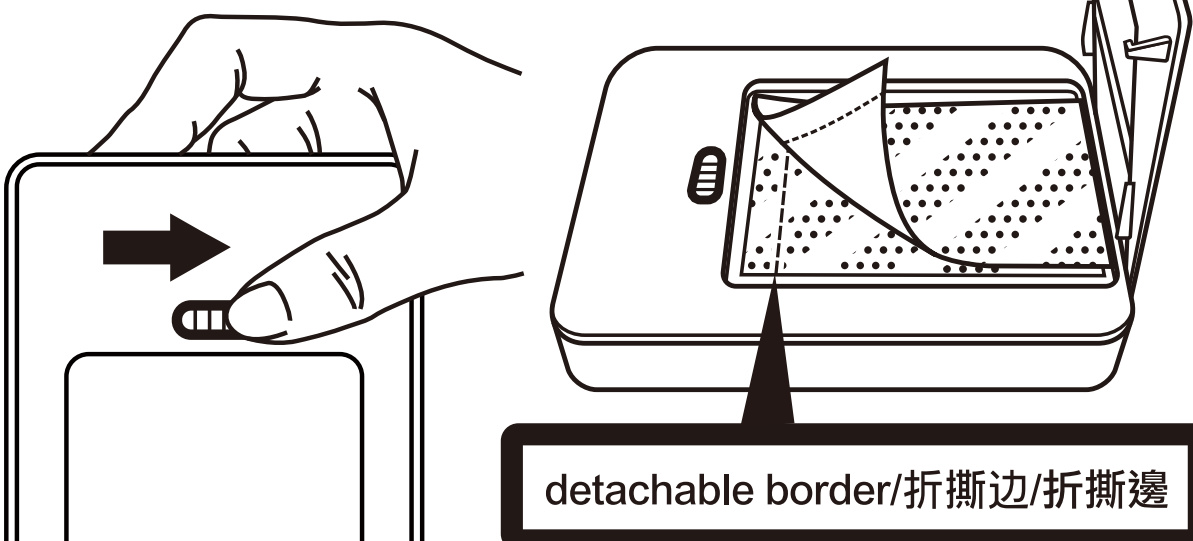

Ribbon Cartridge Installation / 色带安装说明 / 色帶安裝說明

Button/按钮/按鈕

Warning/高温勿触/高溫勿觸

Anchor/卡榫

Photo Paper Installation / 相纸安装说明 / 相紙安裝說明

Please touch paper's margin only
 拿取纸张时, 请手握纸张的边缘
 拿取紙張時, 請手握紙張的邊緣

Make sure load paper with glossy side facing down, detachable border toward paper door button
 放置相纸时光滑面需朝下、折撕边需朝纸门按钮
 放置相紙時光滑面需朝下、折撕邊需朝紙門按鈕

detachable border/折撕边/折撕邊