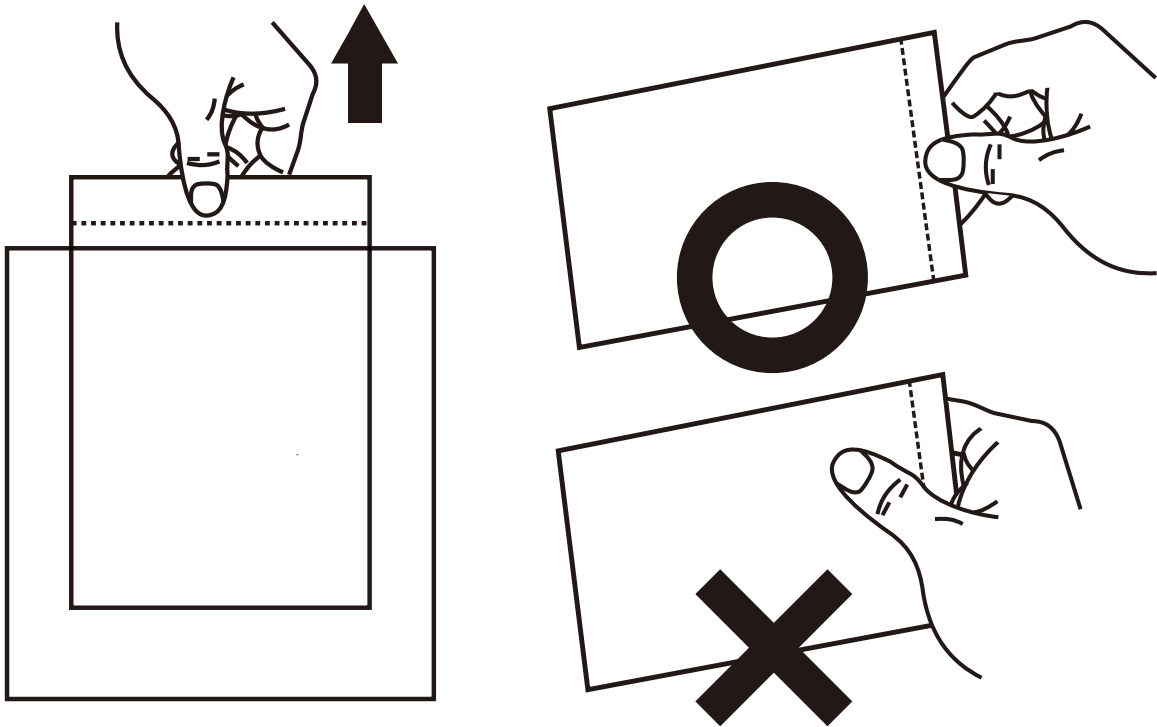

Ribbon Cartridge Installation / 色带安装说明 / 色帶安裝說明

Button/按钮/按鈕

Warning/高温勿触/高溫勿觸

Anchor/卡榫

Photo Paper Installation / 相纸安装说明 / 相紙安裝說明

Please touch paper's margin only
 拿取纸张时, 请手握纸张的边缘
 拿取紙張時, 請手握紙張的邊緣

Make sure load paper with glossy side facing down, detachable border toward paper door button
 放置相纸时光滑面需朝下、折撕边需朝纸门按钮
 放置相紙時光滑面需朝下、折撕邊需朝紙門按鈕

detachable border/折撕边/折撕邊