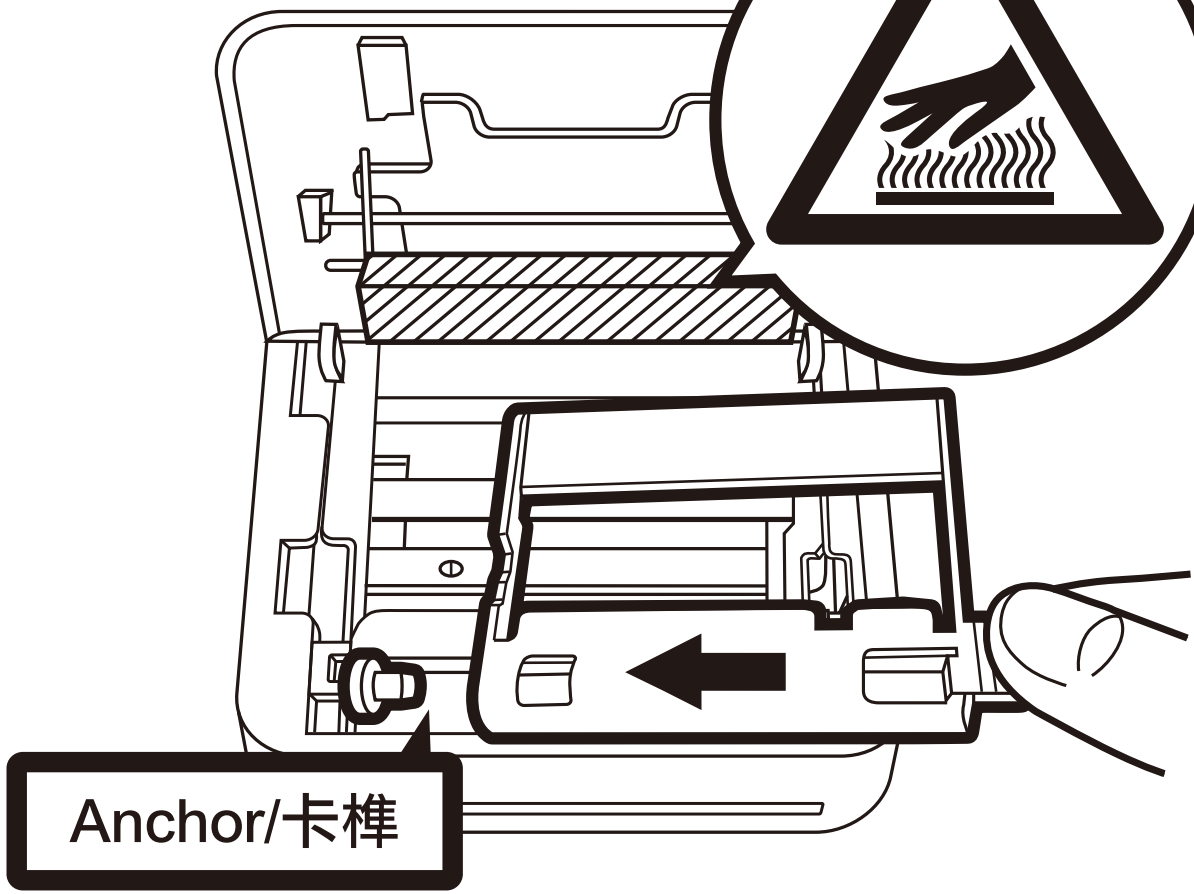

Ribbon Cartridge Installation / 色带安装说明 / 色帶安裝說明

Button/按钮/按鈕

Warning/高温勿触/高溫勿觸

Anchor/卡榫

Photo Paper Installation / 相纸安装说明 / 相紙安裝說明

Please touch paper's margin only
 拿取纸张时, 请手握纸张的边缘
 拿取紙張時, 請手握紙張的邊緣

Make sure load paper with glossy side facing down, detachable border toward paper door button
 放置相纸时光滑面需朝下、折撕边需朝纸门按钮
 放置相紙時光滑面需朝下、折撕邊需朝紙門按鈕

detachable border/折撕边/折撕邊