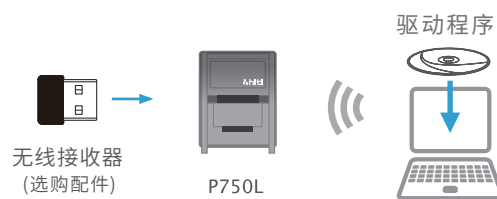

安装驱动程序在具有无线网卡的笔记本电脑上, 即可无线打印。