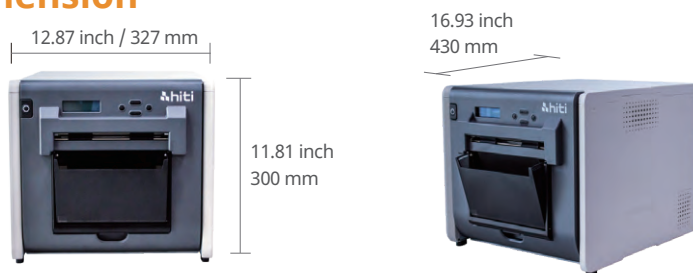

Duplex Photo Printer

P530D

■ Specifications

Model Name	P530D
Print Method	Dye Sublimation
Resolution	300dpi continuous tone
Print Speed (Approx.) (Duplex Printing)	4x6" : 40 sec 6x6" : 65 sec 6x8" : 80 sec
Printing Size	4x6" (102x152 mm) 6x6" (152x152 mm) 6x8" (152x203 mm)
Print Per Roll (Duplex Printing)	6x8" : 125 prints (2 rolls/CTN)
Surface Finishing	Matte (Default)
Display	LCM with multi-language supported
Operation System	Windows 7 or above
Way to Print	Wi-Fi, Memory card, PC link
Support APP	Prinbiz App*
App Support File Formats	Baseline JPEG
Bundle Software	Photobook Master
Interface	USB 2.0
Power	AC100-240V, 50-60Hz
Dimension (WxHxD)	12.87x11.81x16.93 inch / 327x300x430 mm
Weight	Approx. 18kg / 39.7lbs (Consumables excluded)
Certification	FCC, CE, CCC, NCC
Optional Accessories	Wireless USB dongle**
Others	6x8-Split (= 6x4" supported) / Duplex printing & wireless printing

Specifications are subject to change without prior notice.

*Prinbiz APP downloadable from App Store & Google Play.

**Wireless USB dongle required (wireless printing supports Ad-hoc mode only).

■ Dimension

■ Service & Support Centers

Taiwan (Headquarters)

HiTi Digital, Inc.
9F., No.213, Sec. 3, Beixin Rd., Xindian Dist.,
New Taipei City 231, Taiwan (R.O.C.)
TEL: +886-2-2912-6268
FAX: +886-2-2912-6118
www.hiti.com

China

HiTi Digital Suzhou, Inc.
Room 1914, No. 381, Suzhou Ave. East,
Suzhou Industrial Park, Suzhou City,
Jiangsu Province, China
TEL: +86-512-82281688-2195
FAX: +86-512-82281690

North America

HiTi Digital America, Inc.
20803 E Valley Blvd, Suite 110 Walnut, CA 91789, U.S.A.
TEL: +1-844-319-0099, +1-909-594-0099
FAX: +1-909-598-0011

Latin America

HiTi Digital, México Inc.
TEL: +52 (55) 7587-4057, +52 (55) 7587-4058,
+52 (55) 7587-4059, +52 (55) 7587-4060
FAX: +1-925-2622375