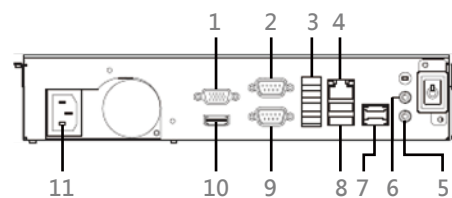

HiTi Photo Kiosk Terminal

Libra 220

■ Specifications

CPU	Intel® i3-3220 3.3GHz 3M L3 Cache
Memory	DDR3 1333 MHz 4GB
Display	21.5" 1920x1080
Touch	Projected Capacitive (PCAP) Multi-touch
Storage	SSD 128GB Support one 5.25" DVD
Media Supportable	SDHC / SDXC / microSDXC / xD / CF / UDMA / MS / MS Pro / MS Pro Duo / USB Flash Drive
Phone Cable	iPhone / Android Phone
I/O Interface	USB 3.0 x 2, USB 2.0 x 4 COM1: RS-232 COM2: Default RS-232 (Optional: RS-422/485) ESATA x 2
Ethernet	10/100/1000 Mbps RJ-45 x 1
Audio	Realtek ALC662-GR Internal: Speaker 8Ω/2W x 2 External: Speaker out x 1 Mic in x 1
Receipt Printer	2", Auto-loading function Paper near-end detection
Power	ATX 1U 180W AC100-240V, 50-60Hz
Dimension (WxHxD)	531.5x526.63x306.84 mm / 20.93x20.73x12.08 inch
Weight	21 Kg / 46lbs

Specifications are subject to change without prior notice.

■ Dimension

■ I/O Distribution

- | | |
|----------------|---------------------|
| 1. VGA | 6. Speaker Out |
| 2. COM2 | 7. ESATA |
| 3. USB 2.0 x 4 | 8. USB 3.0 x 2 |
| 4. LAN | 9. COM1 |
| 5. MIC IN | 10. Digital Display |
| | 11. AC Input |