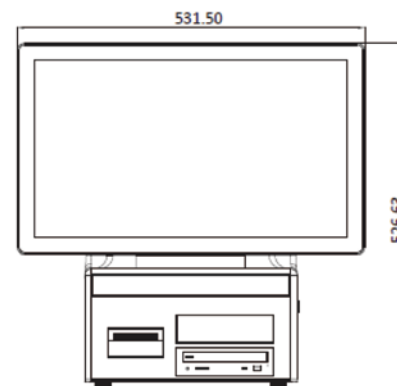

HiTi Photo
Kiosk Terminal

Libra
220

Powerful Profit-Generating Kiosk Solution

- FHD 21.5" multi-touch screen to view in comfort
- Smart performance, reduce image processing waiting time
- Connect up to four HiTi photo printers for diverse print sizes
- Client-server mode to work with multiple order stations

HiTi Photo Kiosk Terminal

Libra 220

■ Specifications

CPU	Intel® i3-3220 3.3GHz 3M L3 Cache
Memory	DDR3 1333 MHz 4GB
Display	21.5" 1920x1080
Touch	Projected Capacitive (PCAP) Multi-touch
Storage	SSD 128GB Support one 5.25" DVD
Media Supportable	SDHC / SDXC / microSDXC / xD / CF / UDMA / MS / MS Pro / MS Pro Duo / USB Flash Drive
Phone Cable	iPhone / Android Phone
I/O Interface	USB 3.0 x 2, USB 2.0 x 4 COM1: RS-232 COM2: Default RS-232 (Optional: RS-422/485) ESATA x 2
Ethernet	10/100/1000 Mbps RJ-45 x 1
Audio	Realtek ALC662-GR Internal: Speaker 8Ω/2W x 2 External: Speaker out x 1 Mic in x 1
Receipt Printer	2", Auto-loading function Paper near-end detection
Power	ATX 1U 180W AC100-240V, 50-60Hz
Dimension (WxHxD)	531.5x526.63x306.84 mm / 20.93x20.73x12.08 inch
Weight	21 Kg / 46lbs

Specifications are subject to change without prior notice.

■ Dimension

■ I/O Distribution

- | | |
|----------------|---------------------|
| 1. VGA | 6. Speaker Out |
| 2. COM2 | 7. ESATA |
| 3. USB 2.0 x 4 | 8. USB 3.0 x 2 |
| 4. LAN | 9. COM1 |
| 5. MIC IN | 10. Digital Display |
| | 11. AC Input |