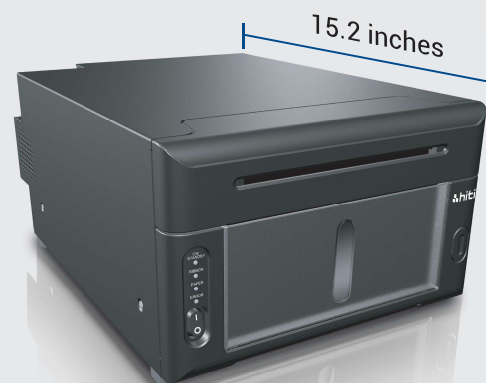

The New HiTi P630

Seamless Integration

23 lbs

lightweight

Compact & lightweight for easier deployment

At 11x6.7x15.2 inches and weighting 23 lbs, P630 can fit into most existing system

400+

prints per hour

Ultra-fast and high throughput

Ultra-fast 8.9s print speed with 400+ prints per hour, powered by a high-performance SoC and large built-in RAM for rapid data processing, stable high-volume output, and consistent image quality during long print runs.

Compact, lightweight professional photo printer designed for commercial deployment, with seamless integration into existing photobooth and kiosk systems and optimized for high-volume continuous printing.

Product Specification

Print Resolution	300 dpi
Thermal Print Head	6-inch
Media Loading	Front-loading for paper; Front-loading with tray for ribbon
Media Capacity	4x6: 430 prints / 5x7: 215 prints / 6x8: 215 prints
Printing Speed	8.9 secs (4x6, in 6x8 2up mode); 400+ prints per hour
Interface	USB 2.0
Operation Panel	4 LED Indicators (On/Standby, Ribbon, Paper, Error)
Dimensions (WxHxD)	11 x 6.7 x 15.2 inches (280 x 170 x 385 mm)
Weight	23 lbs (10.5 kg)
Operating System	Windows 7 (32/64bit) or above; Mac OS X v10.6 or above
Power Supply	AC 100-240V, 50/60Hz
Safety Standards	FCC, CE, CCC, NCC